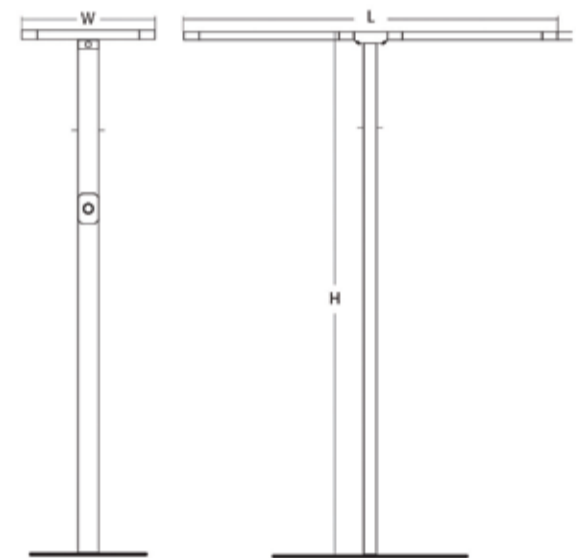

SDCM <3

LGP (Light Guide Plate)

L70 @50,000h

Aluminium Die-cast

Types

Surface

Single Line Diagram

LENO D

Colours

Light Distribution

Direct Direct-Indirect

CRI ≥ 90

TUNABLE
WHITE

LENO D

LENO D (DIRECT)

System Power	Dimension
28W	Customized Dimension
38W	Customized Dimension